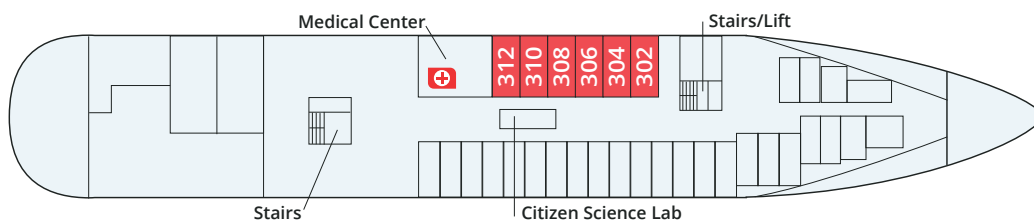

Deck Plan

- Category 7 Suite: around 24 m²/258 square feet in size with a big balcony
- Category 6 Outside cabin: around 18 m²/194 square feet in size with balcony
- Category 5 Outside cabin: around 18 m²/194 square feet in size with picture window
- Category 4 Outside cabin: around 18 m²/194 square feet in size with picture window
- Category 3 Outside cabin: around 18 m²/194 square feet in size with picture window
- Category 2 Outside cabin: around 18 m²/194 square feet in size with picture window
- Category 1 Outside cabin: around 18 m²/194 square feet in size with portholes

Deck 7 Owner's Suites

Deck 6 Outside cabins with balcony

Deck 5 Outside cabins with panorama window

Deck 4 Outside cabins with panorama window

Deck 3 Outside cabins with portholes

Cabin Features

Category Type