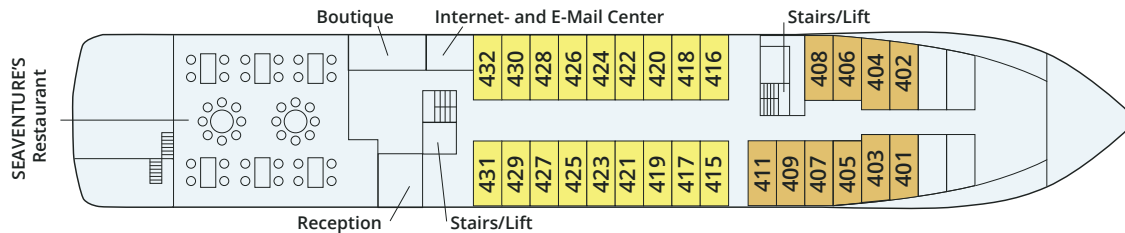

Deck Plan

- Category 7 Suite: around 24 m²/258 square feet in size with a big balcony
- Category 6 Outside cabin: around 18 m²/194 square feet in size with balcony
- Category 5 Outside cabin: around 18 m²/194 square feet in size with picture window
- Category 4 Outside cabin: around 18 m²/194 square feet in size with picture window
- Category 3 Outside cabin: around 18 m²/194 square feet in size with picture window
- Category 2 Outside cabin: around 18 m²/194 square feet in size with picture window
- Category 1 Outside cabin: around 18 m²/194 square feet in size with portholes

Deck 7 Owner's Suites

Deck 6 Outside cabins with balcony

Deck 5 Outside cabins with panorama window

Deck 4 Outside cabins with panorama window

Deck 3 Outside cabins with portholes

Cabin Features

Category Type