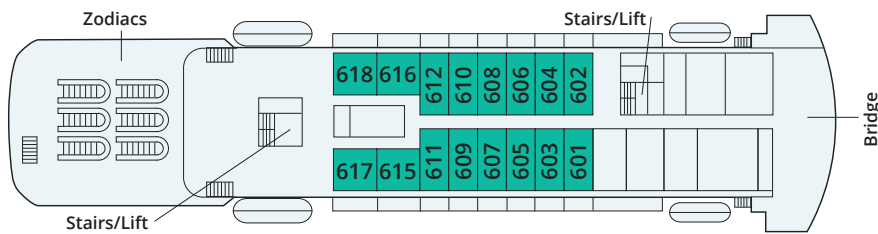

Deck 6 Outside cabins with balcony