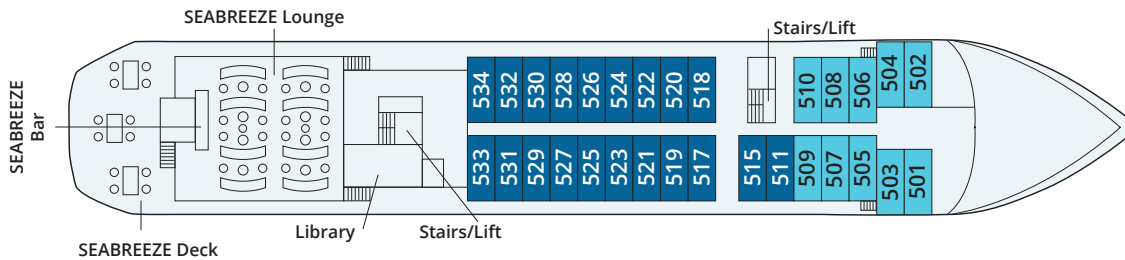

Deck Plan

- Category 7 Suite: around 24 m²/258 square feet in size with a big balcony
- Category 6 Outside cabin: around 18 m²/194 square feet in size with balcony
- Category 5 Outside cabin: around 18 m²/194 square feet in size with picture window
- Category 4 Outside cabin: around 18 m²/194 square feet in size with picture window
- Category 3 Outside cabin: around 18 m²/194 square feet in size with picture window
- Category 2 Outside cabin: around 18 m²/194 square feet in size with picture window
- Category 1 Outside cabin: around 18 m²/194 square feet in size with portholes

Deck 7 Owner's Suites

Deck 6 Outside cabins with balcony

Deck 5 Outside cabins with panorama window

Deck 4 Outside cabins with panorama window

Deck 3 Outside cabins with portholes

Cabin Features

Category Type